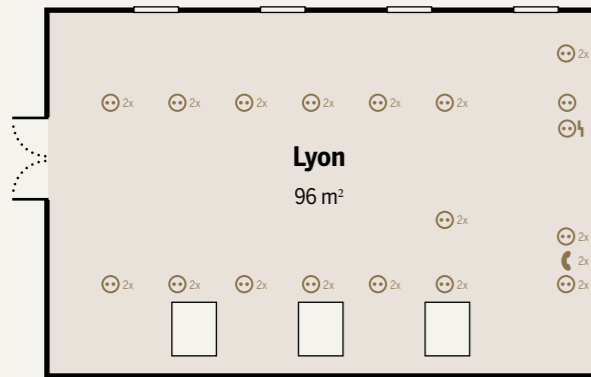

Nice to meet you

WELCOME TO VICTOR'S BUSINESS WORLD

Victor's
RESIDENZ-HOTEL
LEIPZIG
★★★★

... a world full of **CHARM,**
FRIENDLINESS and *individual*
SERVICE.

THE HOTEL

★★★★

Centrally located at the beating heart of the city, Victor's Residenz-Hotel Leipzig is located directly opposite Europe's largest train terminus. With its Art Nouveau façade, the historic 4-star hotel exudes an irresistible charm. Push open the doors and you will find a tasteful ambience with 101 modern guest bedrooms and five conference and function rooms - the perfect venue for your next business event.

Additional activities for groups and events

Talk to us – we will be pleased to tell you about them.

CONFERENCE ROOM CAPACITIES

KAPAZITÄTEN DER TAGUNGSRÄUME

Room	Location	L x B in m	Size in m ²	Ceiling height in m						
Marseille	Ground	5.40 x 10.00	54*	3.00	30	10	10	12	10	12
St. Tropez	Ground	9.00 x 10.00	90	3.00	80	35	20	30	40	25
Marseille + St. Tropez	Ground	14.40 x 10.00	144	3.00	140	75	35	40	60	40
Paris	Ground	11.00 x 15.00	163	3.00	180	100	45	50	100	50
Lyon	6 th floor	12.00 x 8.00	96	2.50	100	45	25	30	40	30
Nizza	7 th floor	17.00 x 5.60	95	2.50	80	20	24	30	40	25

* restricted to 28m² due to pillars

Hotel entrance door: H: 2.45 x W: 1.80 m · Load distribution: maximum 700 kg per m²

Just talk to us – we will be pleased to tell you about the current general conditions for conferences at veranstaltung.leipzig@victors.de or call us on +49 341 6866-804.