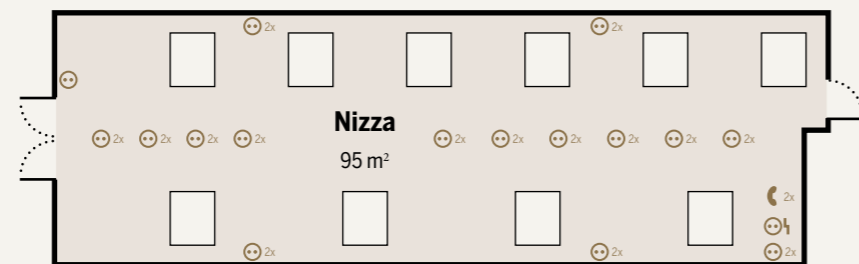

Additional activities for groups and events

Talk to us – we will be pleased to tell you about them.

CONFERENCE ROOM CAPACITIES

KAPAZITÄTEN DER TAGUNGSRÄUME

Room	Location	L x B in m	Size in m ²	Ceiling height in m						
Marseille	Ground	5.40 x 10.00	54*	3.00	30	10	10	12	10	12
St. Tropez	Ground	9.00 x 10.00	90	3.00	80	35	20	30	40	25
Marseille + St. Tropez	Ground	14.40 x 10.00	144	3.00	140	75	35	40	60	40
Paris	Ground	11.00 x 15.00	163	3.00	180	100	45	50	100	50
Lyon	6 th floor	12.00 x 8.00	96	2.50	100	45	25	30	40	30
Nizza	7 th floor	17.00 x 5.60	95	2.50	80	20	24	30	40	25

* restricted to 28m² due to pillars

Hotel entrance door: H: 2.45 x W: 1.80 m · Load distribution: maximum 700 kg per m²

Just talk to us – we will be pleased to tell you about the current general conditions for conferences at veranstaltung.leipzig@victors.de or call us on +49 341 6866-804.