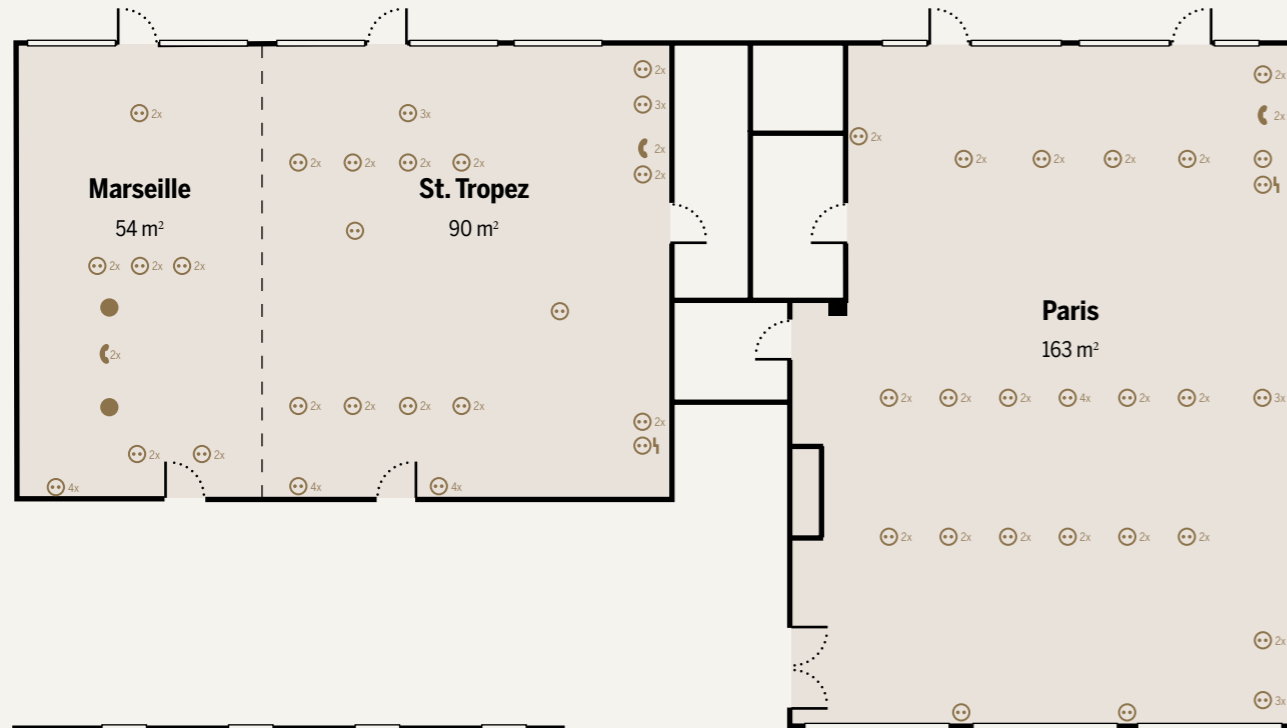

Additional activities for groups and events

Talk to us – we will be pleased to tell you about them.

CONFERENCE ROOM CAPACITIES

KAPAZITÄTEN DER TAGUNGSRÄUME

Room	Location	L x B in m	Size in m ²	Ceiling height in m						
Marseille	Ground	5.40 x 10.00	54*	3.00	30	10	10	12	10	12
St. Tropez	Ground	9.00 x 10.00	90	3.00	80	35	20	30	40	25
Marseille + St. Tropez	Ground	14.40 x 10.00	144	3.00	140	75	35	40	60	40
Paris	Ground	11.00 x 15.00	163	3.00	180	100	45	50	100	50
Lyon	6 th floor	12.00 x 8.00	96	2.50	100	45	25	30	40	30
Nizza	7 th floor	17.00 x 5.60	95	2.50	80	20	24	30	40	25

* restricted to 28m² due to pillars

Hotel entrance door: H: 2.45 x W: 1.80 m · Load distribution: maximum 700 kg per m²

Just talk to us – we will be pleased to tell you about the current general conditions for conferences at veranstaltung.leipzig@victors.de or call us on +49 341 6866-804.